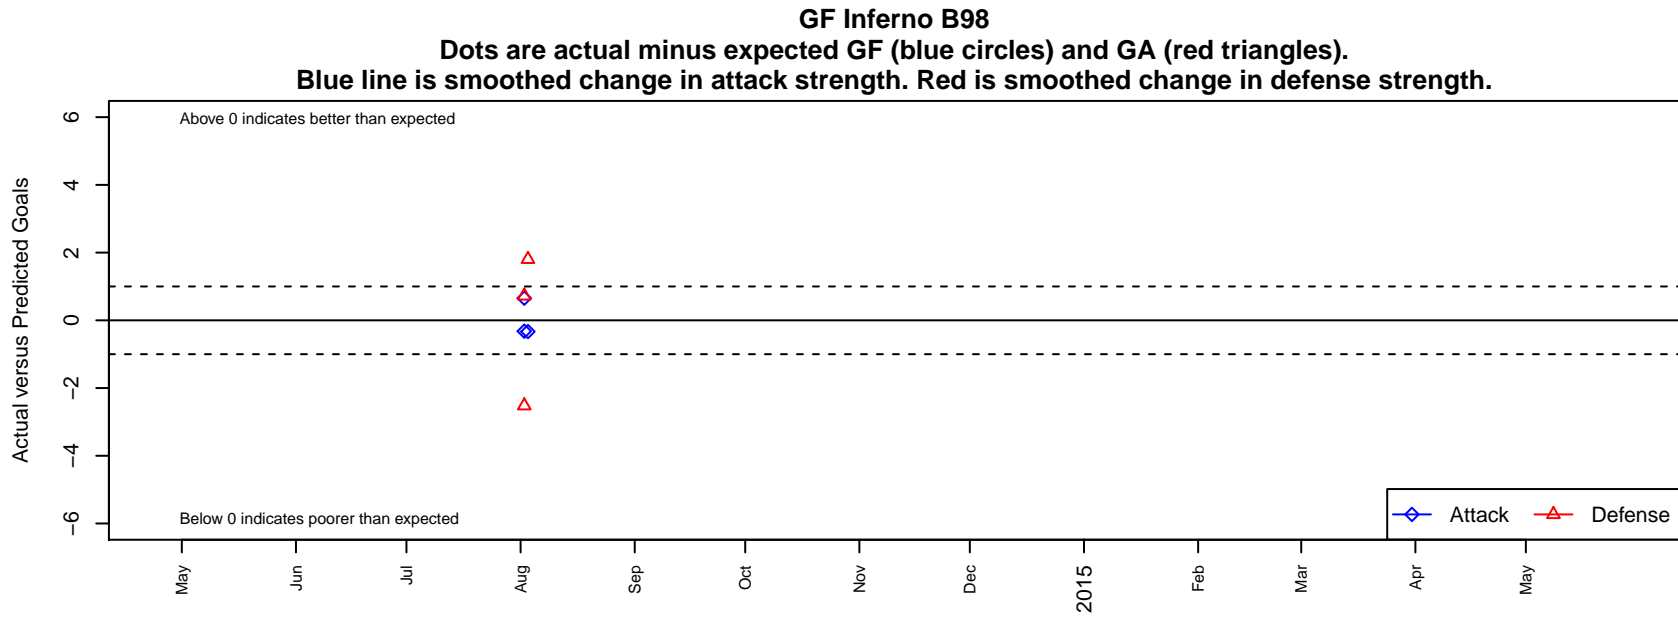

# GF Inferno B98

Granite Falls, WA  
B98 total strength=1023  
attack=2.01 defense=2.33

alt names used:  
Granite Falls Inferno FC

Venues played:  
2014 Strawberry Classic BU15-16

<b>date</b>	<b>home</b>		<b>away</b>		<b>venue</b>	<b>pred.home</b>	<b>pred.away</b>
2014-08-03	GF Inferno B98	0	Mukilteo Rush Irish Lions B98	1	2014 Strawberry Classic BU15-16	0.33	2.80
2014-08-02	Kajumulo FC Tembo B99	8	GF Inferno B98	0	2014 Strawberry Classic BU15-16	5.48	0.32
2014-08-02	GF Inferno B98	2	Whatcom Rangers -Unk B99	1	2014 Strawberry Classic BU15-16	1.35	1.72